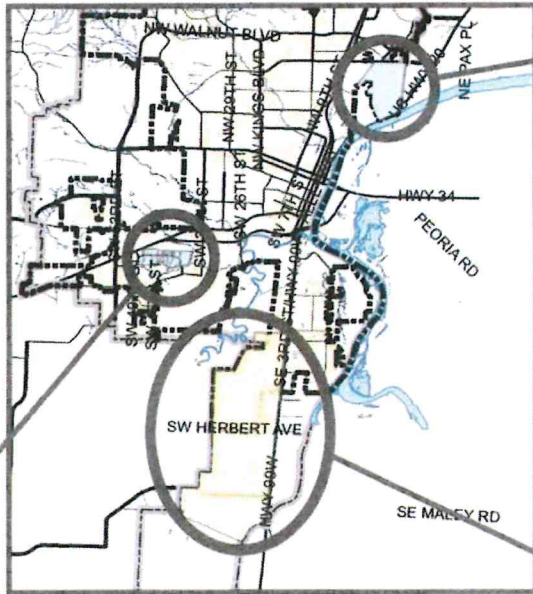

# Benton/Corvallis Enterprise Zone

Total Size: 2.52 square miles

Vicinity Map

**Hewlett Packard Expansion**

180 acres / 0.28 square miles

**Sunset Research  
and Technology Park Expansion**

78 acres / 0.12 square miles

**Benton / Corvallis  
Enterprise Zone**

1,322 acres  
2.12 square miles