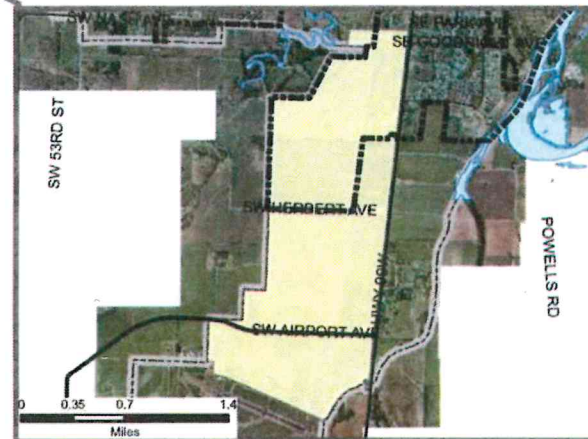

# Benton/Corvallis Enterprise Zone

Total Size: 2.52 square miles

Vicinity Map

**Hewlett Packard Expansion**

180 acres / 0.28 square miles

**Sunset Research  
and Technology Park Expansion**

78 acres / 0.12 square miles

**Benton / Corvallis  
Enterprise Zone**

1,322 acres  
2.12 square miles